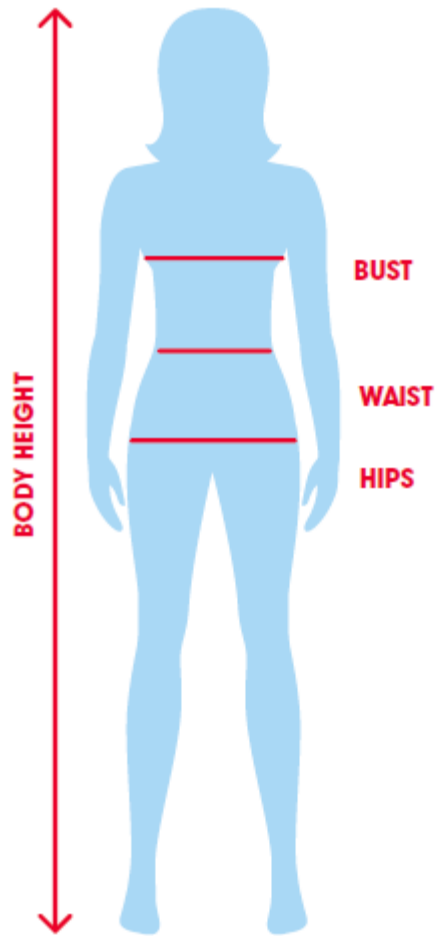

Schoolwear Size Chart

Measure the head circumference.

Measure around the middle of the neck.

Measure around the fullest part of the chest and shoulder blades with arms by their side.

Measure around the narrowest part of the waist.

Measure the widest part of the hips.

Schoolwear - Boys

Shirts

Primary School Boys

Sizes	4/5	6	8	10	12	14	16	18 / S	20 / M
Chest (cm)	60	64	68	72	76	80	86	90	95

High School Boys

Sizes	16/XS	18 / S	20 / M	22/ L	24 / XL	26 / 2XL	28 /3XL	30 / 4XL	32 / 5XL	34 / 6XL
Neck (cm)	38	39	40	42	43	44	45	46	47	48
Chest (cm)	85	90	95	100	105	110	115	120	125	130

Schoolwear - Girls

Dresses

Primary School Girls

Sizes	4	6	8	10	12	14	16	18	20	22
Bust (cm)	60	64	68	74	80	86	90	95	100	105
Waist (cm)	56	58	60	62	64	66	70	75	80	85
Short Length (cm)	61	67	73	79	85	91	97	99	99	99
Regular Length (cm)	66	72	78	84	90	96	102	104	104	104
Long Length (cm)	72	78	84	90	96	102	108	110	110	110

High School Girls

Sizes	6	8	10	12	14	16	18	20	22	24	26
Bust (cm)	80	85	90	95	100	105	110	115	120	125	130
Waist (cm)	60	65	70	75	80	85	90	95	100	105	110
Hip (cm)	85	90	95	100	105	110	115	120	125	130	135
Short Length (cm)	93	95	97	99	101	103	104	105	105	105	105
Regular Length (cm)	98	100	102	104	106	108	109	110	110	110	110
Long Length (cm)	104	106	108	110	112	114	115	116	116	116	116