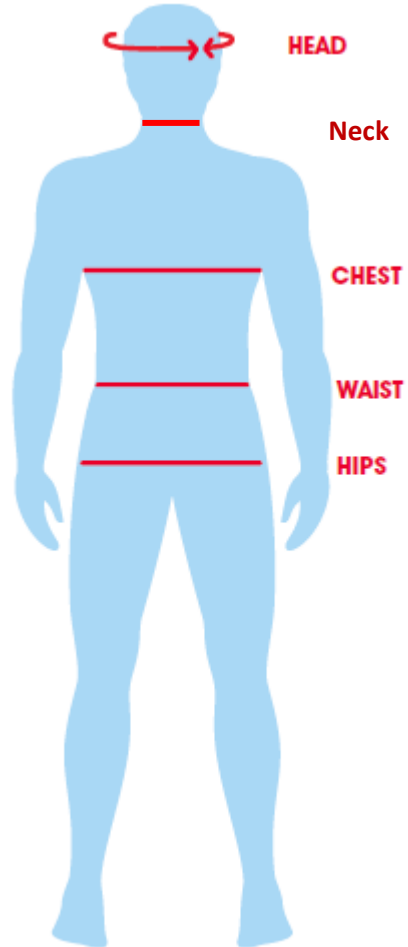

Schoolwear Size Chart

Measure the head circumference.

Measure around the middle of the neck.

Measure around the fullest part of the chest and shoulder blades with arms by their side.

Measure around the narrowest part of the waist.

Measure the widest part of the hips.

Schoolwear - Boys

Shirts

Primary School Boys

Sizes	4/5	6	8	10	12	14	16	18 / S	20 / M
Chest (cm)	60	64	68	72	76	80	86	90	95

High School Boys

Sizes	16/XS	18 / S	20 / M	22/ L	24 / XL	26 / 2XL	28 /3XL	30 / 4XL	32 / 5XL	34 / 6XL
Neck (cm)	38	39	40	42	43	44	45	46	47	48
Chest (cm)	85	90	95	100	105	110	115	120	125	130